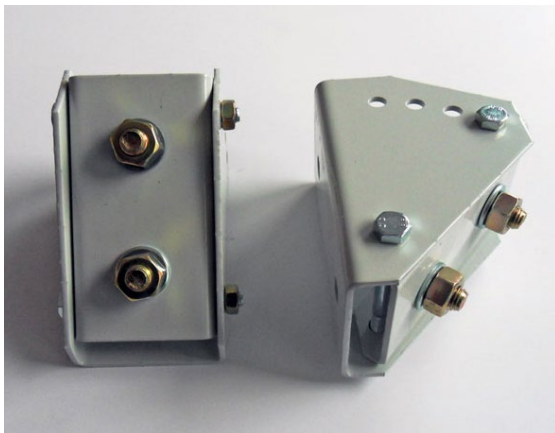

LU5109

1 st

Stödlist, aluminium

640x60x15 mm

LU5109-94

1 st

Stödlist, aluminium

940x60x15 mm